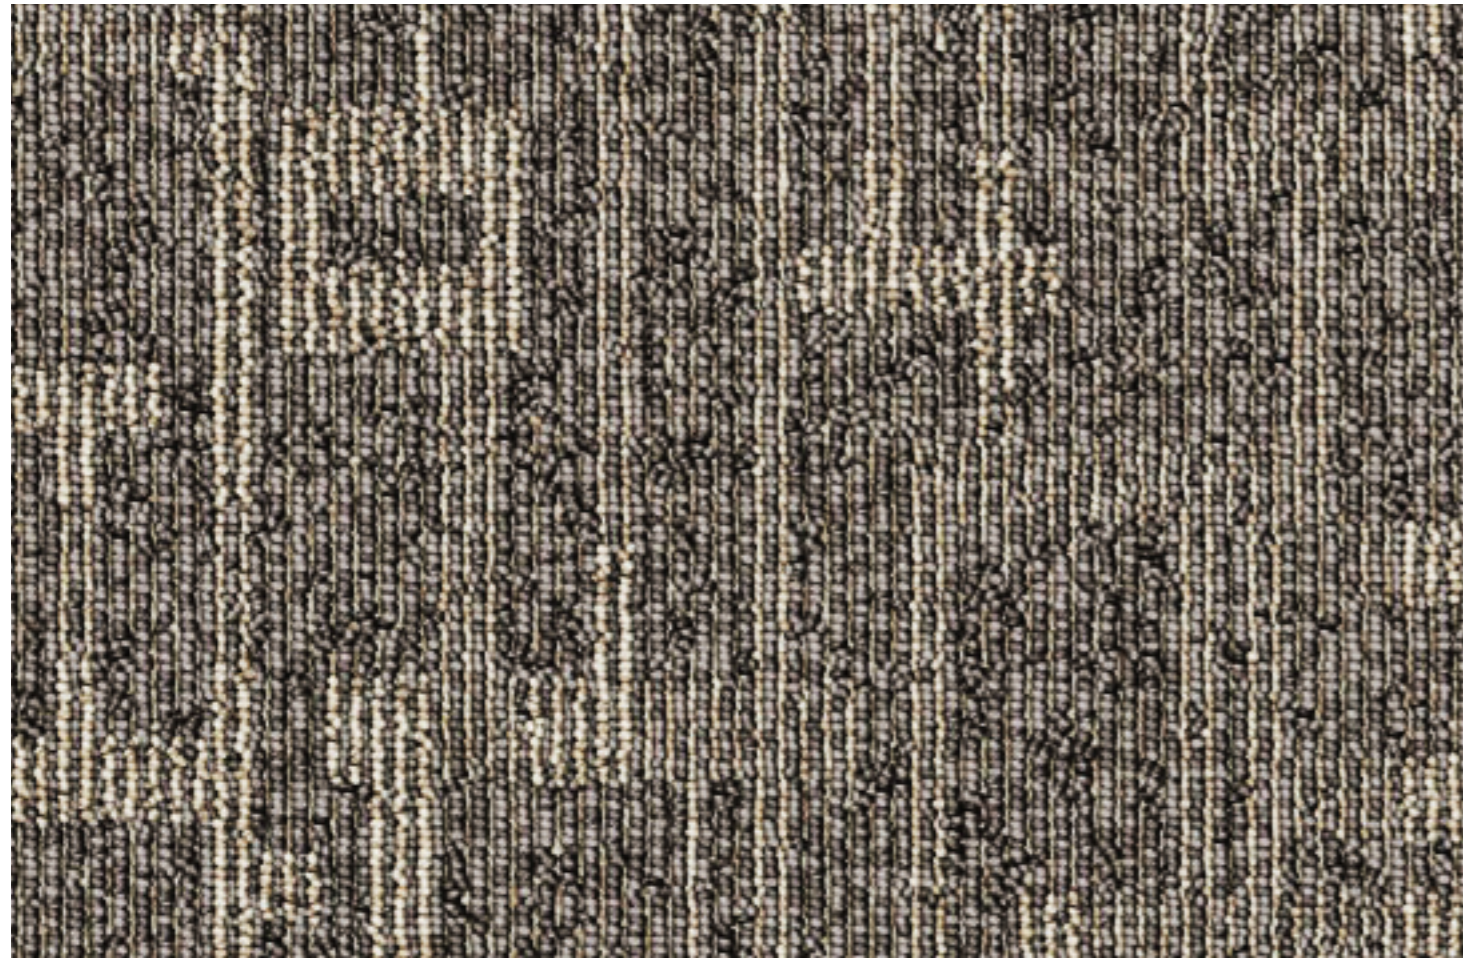

TREND

Trend | Tempo 00546 | LRV 11.40

Trend | Focus 00573 | LRV 8.37

Trend | Rhythm 00547 | LRV 5.55

Trend | Cypher 00575 | LRV 6.63

Trend | Canon 00578 | LRV 3.37

**STREETWISE
STYLE**

Tufted Loop Pile

FORMAT

Tile
500 x 500 mm

INSTALLATION

Broadloom
Flair

Quarter Turn
Trend
Flair

Brick Bond
Trend
Flair

Streetwise Style | TREND

Streetwise Style | FLAIR

The LRVs are shown under each colour